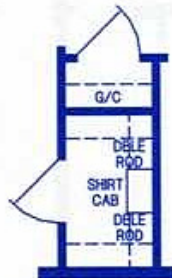

OPTION CORNER SHOWER BATH

OPTION CORNER TUB BATH

1233CT/5428 (1,458 SQ.FT.) 2BEDROOM - 2BATHS - CATHEDRAL THRU-OUT

OPTION MASTER CLOSET

OPTION 3RD BEDROOM