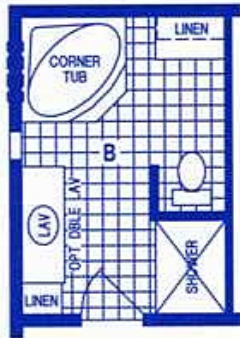

OPTION CORNER SHOWER BATH

OPTION CORNER TUB BATH

1233CT/5428 (1,458 SQ.FT.) 2BEDROOM - 2BATHS - CATHEDRAL THRU-OUT

OPTION MASTER CLOSET

OPTION 3RD BEDROOM