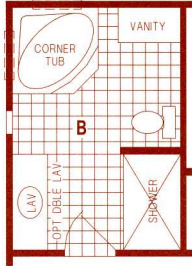

Limited

28 Series

McMinnville, Oregon

OPTION CORNER TUB BATH

OPTION CORNER SHOWER BATH

K431CT/5628 (1,493 SQ. FT.) 4BEDROOM - 2BATHS - CATHEDRAL THRU-OUT

OPTION DEN

Your Local **Limited** Dealer is: