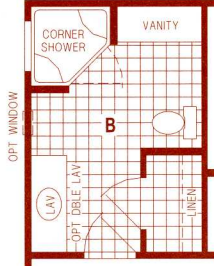

Limited

28 Series

McMinnville, Oregon

OPTION CORNER TUB BATH

OPTION CORNER SHOWER BATH

K431CT/5628 (1,493 SQ. FT.) 4BEDROOM - 2BATHS - CATHEDRAL THRU-OUT

OPTION DEN

Your Local **Limited** Dealer is: